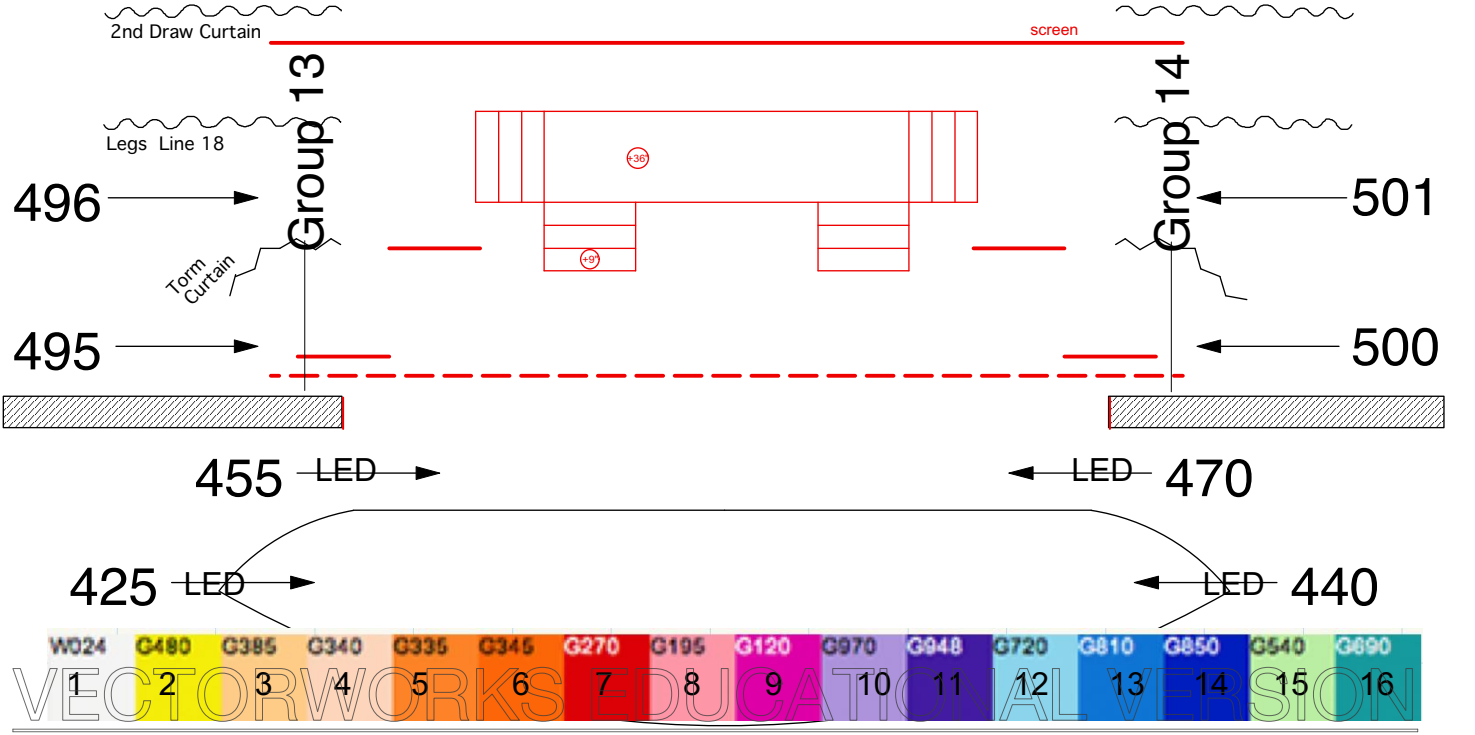

Front & Top

HOUSE LIGHT 505

House 280 thru 283
Rear Beam 284 Front Beam 286
Sidestage Left Downlight 285
Sidestage Right Downlight 287
1st elec 288 2nd elec 289 3rd elec 290

I-Cues & Sides

Scenery Cycs

PTNs

Scrollers & LEDs

- Focus Palette 1- A3
- Focus Palette 2- A8
- Focus Palette 3- A17
- Focus Palette 4-
- Focus Palette 5-
- Focus Palette 6-
- Color Palette 1- 16 follow scrollers
- Color Palette 20-
- Color Palette 21-
- Beam Palette 1- Spot & Sharp
- Beam Palette 2- Flood
- Beam Palette 3-
- Beam Palette 4-
- Beam Palette 5-
- Beam Palette 6-
- Group 20- All iCues
- Group 30- All LEDs
- Group 50- All Conventional
- Group 51- All Intels