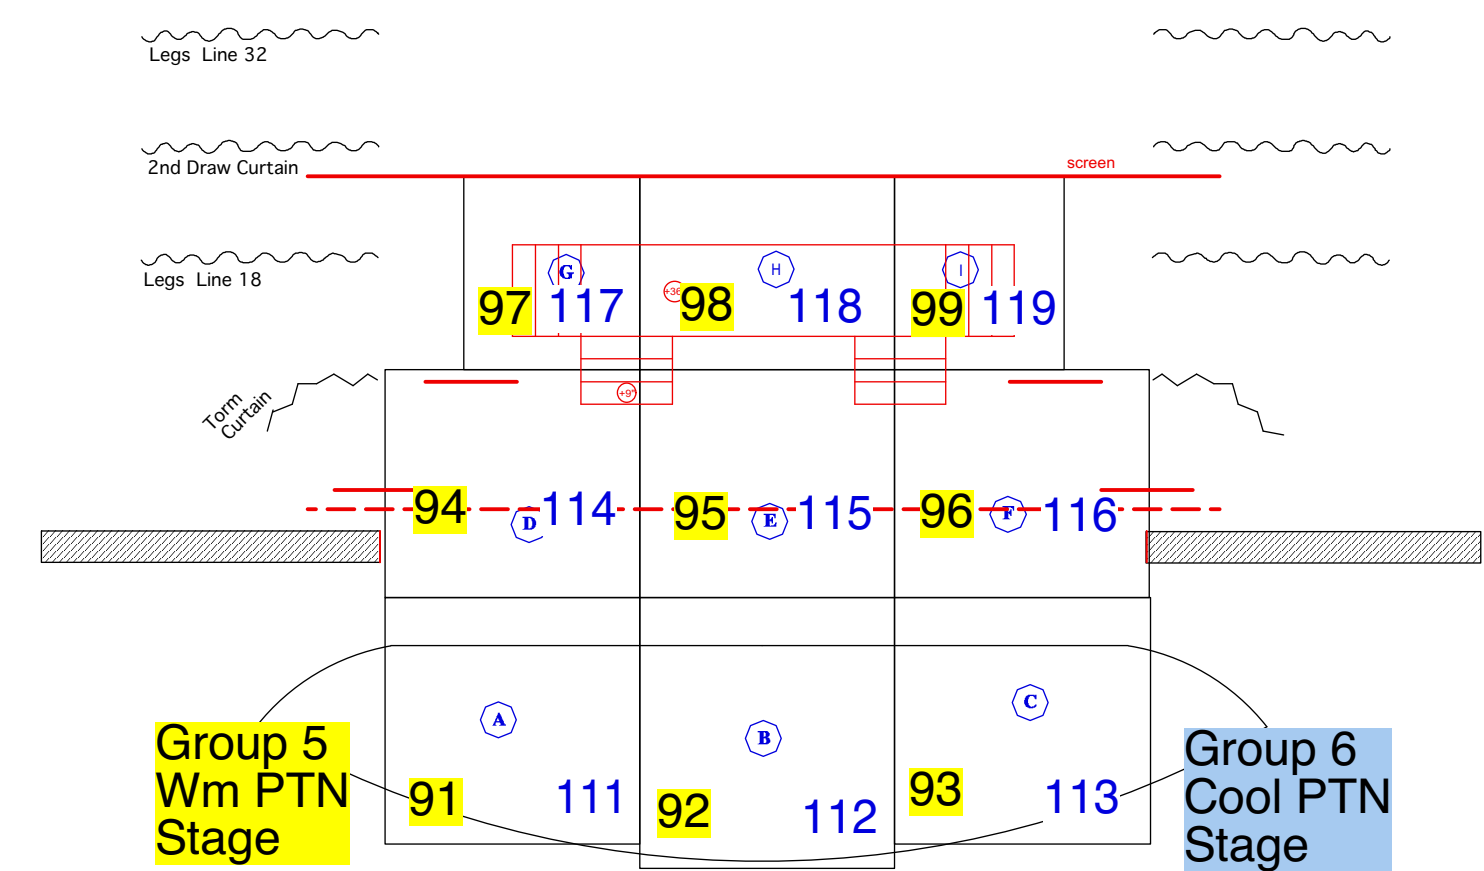

Front & Top

HOUSE LIGHT 505

House 280 thru 283
Rear Beam 284 Front Beam 286
Sidestage Left Downlight 285
Sidestage Right Downlight 287
1st elec 288 2nd elec 289 3rd elec 290

I-Cues & Sides

Scenery Cycs

PTNs

Scrollers & LEDs

- Focus Palette 1- A3
- Focus Palette 2- A8
- Focus Palette 3- A17
- Focus Palette 4-
- Focus Palette 5-
- Focus Palette 6-
- Color Palette 1- 16 follow scrollers
- Color Palette 20-
- Color Palette 21-
- Beam Palette 1- Spot & Sharp
- Beam Palette 2- Flood
- Beam Palette 3-
- Beam Palette 4-
- Beam Palette 5-
- Beam Palette 6-
- Group 20- All iCues
- Group 30- All LEDs
- Group 50- All Conventional
- Group 51- All Intels