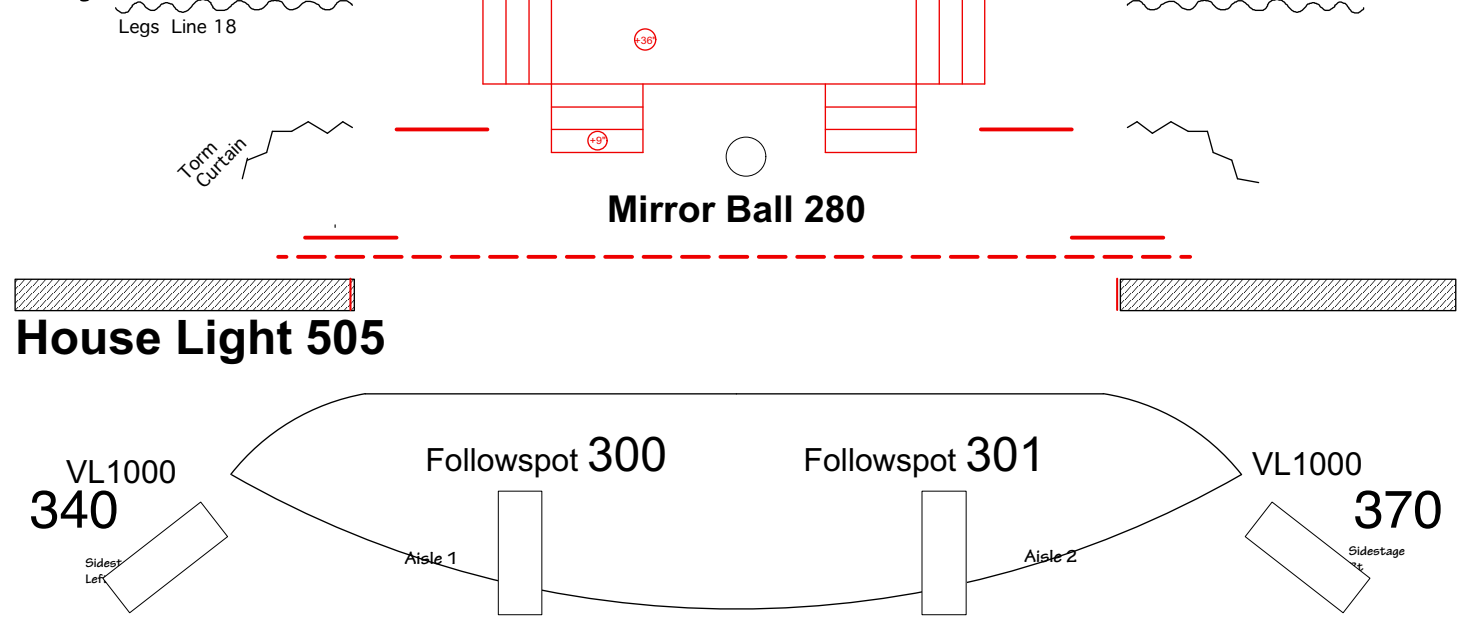

Front & Top

HOUSE LIGHT 505

House 280 thru 283
Rear Beam 284 Front Beam 286
Sidestage Left Downlight 285
Sidestage Right Downlight 287
1st elec 288 2nd elec 289 3rd elec 290

I-Cues & Sides

Scenery Cycs

PTNs

Scrollers & LEDs

- Focus Palette 1- A3
- Focus Palette 2- A8
- Focus Palette 3- A17
- Focus Palette 4-
- Focus Palette 5-
- Focus Palette 6-
- Color Palette 1- 16 follow scrollers
- Color Palette 20-
- Color Palette 21-
- Beam Palette 1- Spot & Sharp
- Beam Palette 2- Flood
- Beam Palette 3-
- Beam Palette 4-
- Beam Palette 5-
- Beam Palette 6-
- Group 20- All iCues
- Group 30- All LEDs
- Group 50- All Conventional
- Group 51- All Intels