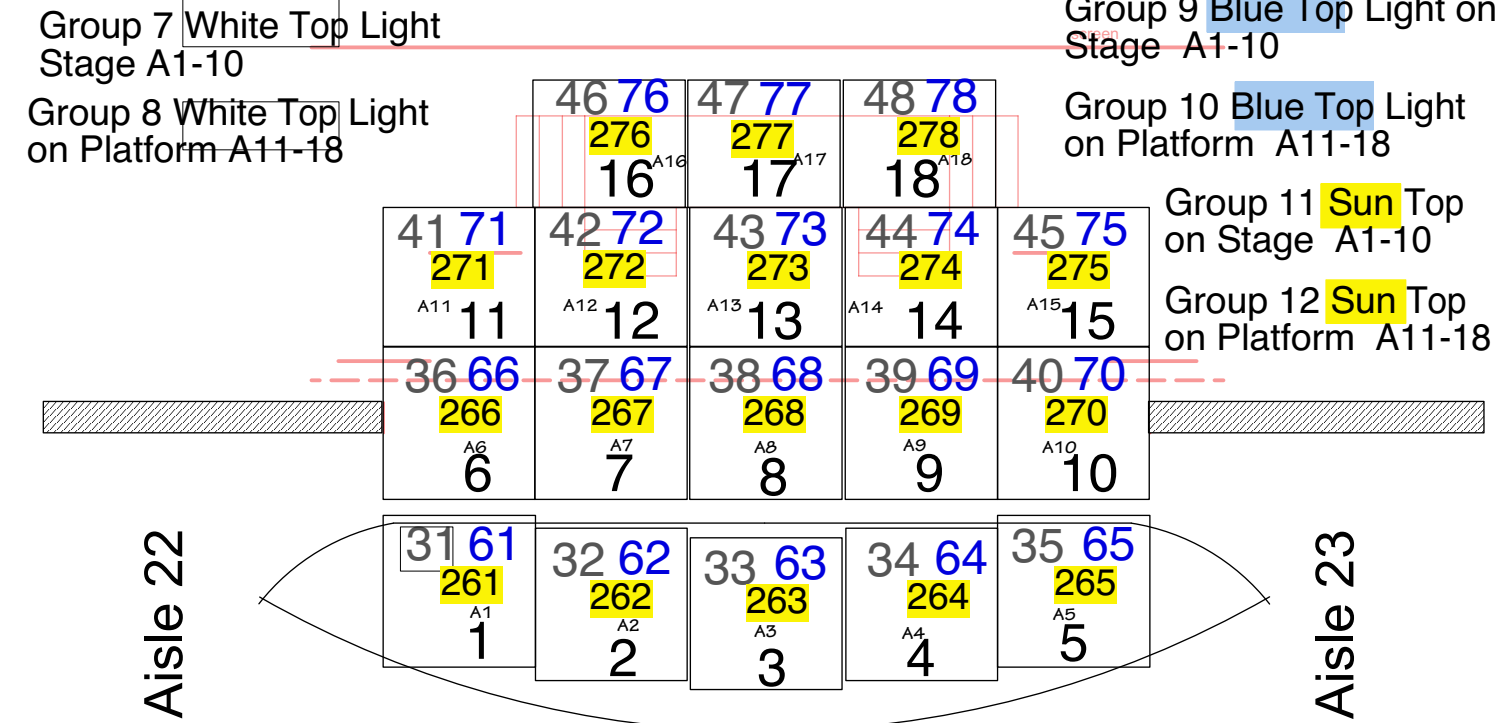

Front & Top

HOUSE LIGHT 505

House 280 thru 283
Rear Beam 284 Front Beam 286
Sidestage Left Downlight 285
Sidestage Right Downlight 287
1st elec 288 2nd elec 289 3rd elec 290

I-Cues & Sides

Scenery Cycs

PTNs

Scrollers & LEDs

- Focus Palette 1- A3
- Focus Palette 2- A8
- Focus Palette 3- A17
- Focus Palette 4-
- Focus Palette 5-
- Focus Palette 6-
- Color Palette 1- 16 follow scrollers
- Color Palette 20-
- Color Palette 21-
- Beam Palette 1- Spot & Sharp
- Beam Palette 2- Flood
- Beam Palette 3-
- Beam Palette 4-
- Beam Palette 5-
- Beam Palette 6-
- Group 20- All iCues
- Group 30- All LEDs
- Group 50- All Conventional
- Group 51- All Intels