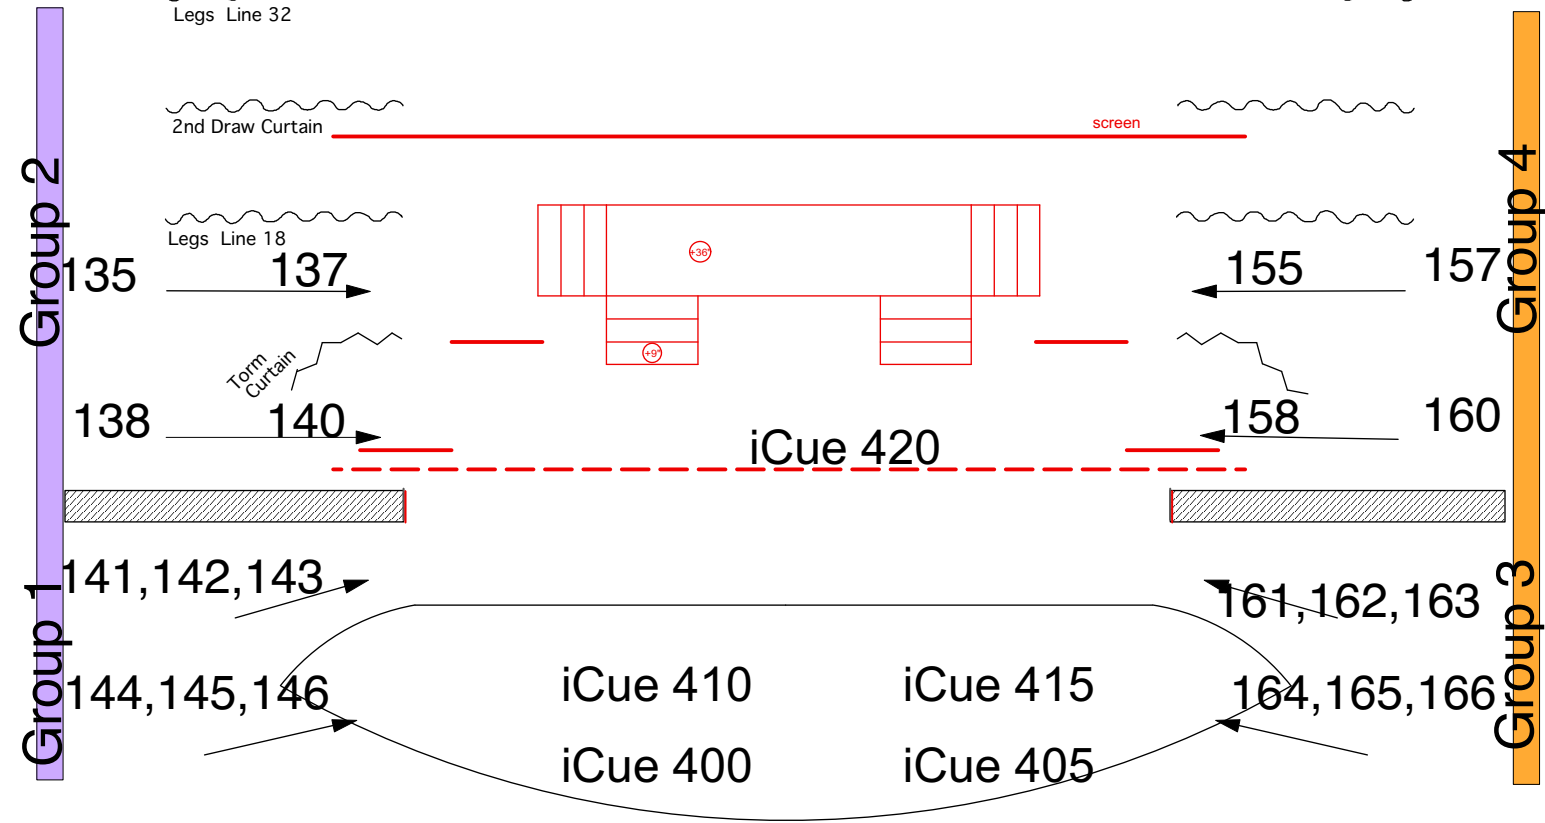

Front & Top

HOUSE LIGHT 505

House 280 thru 283
Rear Beam 284 Front Beam 286
Sidestage Left Downlight 285
Sidestage Right Downlight 287
1st elec 288 2nd elec 289 3rd elec 290

I-Cues & Sides

Scenery Cycs

PTNs

Scrollers & LEDs

- Focus Palette 1- A3
- Focus Palette 2- A8
- Focus Palette 3- A17
- Focus Palette 4-
- Focus Palette 5-
- Focus Palette 6-
- Color Palette 1- 16 follow scrollers
- Color Palette 20-
- Color Palette 21-
- Beam Palette 1- Spot & Sharp
- Beam Palette 2- Flood
- Beam Palette 3-
- Beam Palette 4-
- Beam Palette 5-
- Beam Palette 6-
- Group 20- All iCues
- Group 30- All LEDs
- Group 50- All Conventional
- Group 51- All Intels